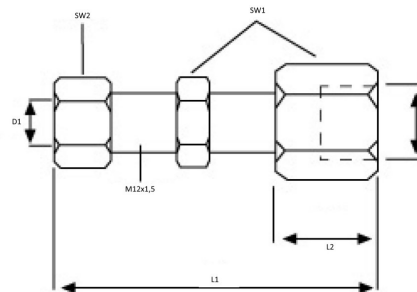

Cutting ring fittings

STRAIGHT BULKHEAD FITTING (SV) WITH FEMALE THREAD

Partnr	D	D1	L1	L2	SW1	SW2	Serie	Material
0429-0023-0608	M8x1	6	66	20	17	14	L	Zinc-nickel
0429-0023-0610	M10x1	6	66	20	17	14	L	Zinc-nickel