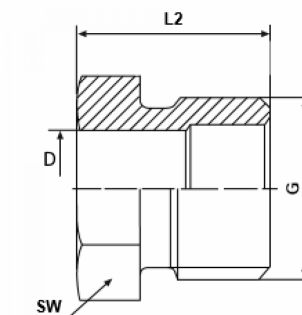

Brass fittings

UNION SCREW BRASS

Partnr	D	G	L2	Verpakkingseenheid	Material
2873-3000-0602	6	M10x1	13	100	Brass
2873-3000-0402	4	M8x1	12	100	Brass