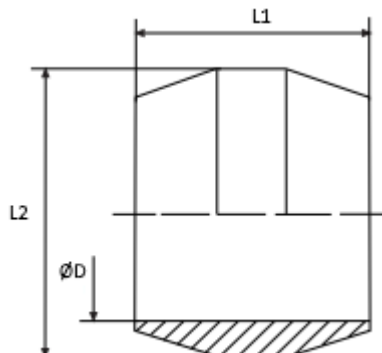

Brass fittings

OLIVES

Partnr	Ø	L1	L2	Serie	Material
2873-3000-0601	6	6,5	8	LL	Brass
2873-3000-0401	4	5,5	6	LL	Brass
2873-2000-0400	4	5,5	6	LL	Stainless steel 316TI